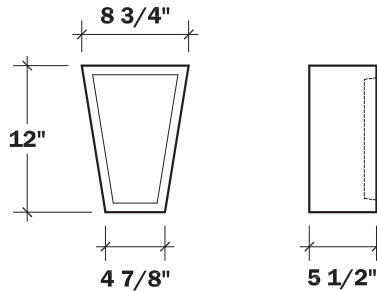

most sizes 6" to 18"

FLAT

Stock sizes - 6"-8"-10"-12"-16"- 18"

CHAMFER

Stock sizes - 6"-8"-10"-12"-14"-16"- 18"-20"

RECESS

sizes - 8"-10"-12"

STEP

Stock sizes - 8"-10"-12"-14"-16"-18"-

REC BATMAN

Stock sizes - 10"-12"

BATMAN

Stock sizes -12"-16"-18"-20"

SCROLL KEY

Stock sizes -9"-12"-18"