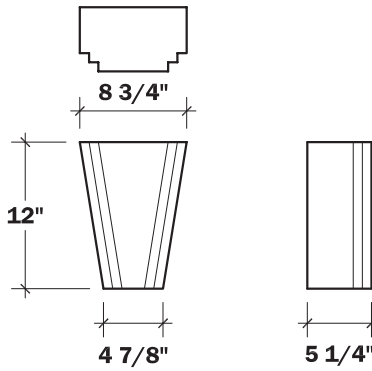

most sizes 6" to 18"

FLAT

Stock sizes - 6"-8"-10"-12"-16"- 18"

CHAMFER

Stock sizes - 6"-8"-10"-12"-14"-16"- 18"-20"

RECESS

sizes - 8"-10"-12"

STEP

Stock sizes - 8"-10"-12"-14"-16"-18"-

REC BATMAN

Stock sizes - 10"-12"

BATMAN

Stock sizes -12"-16"-18"-20"

SCROLL KEY

Stock sizes -9"-12"-18"