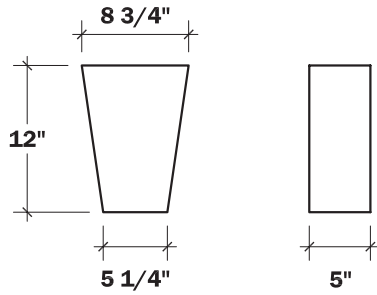

most sizes 6" to 18"

FLAT

Stock sizes - 6"-8"-10"-12"-16"- 18"

CHAMFER

Stock sizes - 6"-8"-10"-12"-14"-16"- 18"-20"

RECESS

sizes - 8"-10"-12"

STEP

Stock sizes - 8"-10"-12"-14"-16"-18"-

REC BATMAN

Stock sizes - 10"-12"

BATMAN

Stock sizes -12"-16"-18"-20"

SCROLL KEY

Stock sizes -9"-12"-18"