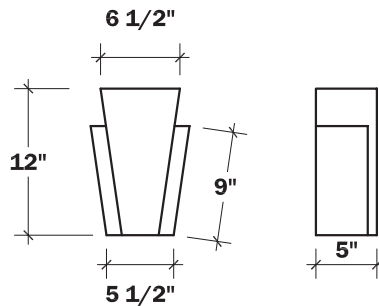

most sizes 6" to 18"

FLAT

Stock sizes - 6"-8"-10"-12"-16"- 18"

CHAMFER

Stock sizes - 6"-8"-10"-12"-14"-16"- 18"-20"

RECESS

sizes - 8"-10"-12"

STEP

Stock sizes - 8"-10"-12"-14"-16"-18"-

REC BATMAN

Stock sizes - 10"-12"

BATMAN

Stock sizes -12"-16"-18"-20"

SCROLL KEY

Stock sizes -9"-12"-18"