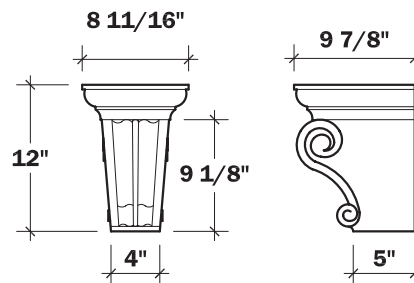

most sizes 6" to 18"

FLAT

Stock sizes - 6"-8"-10"-12"-16"- 18"

CHAMFER

Stock sizes - 6"-8"-10"-12"-14"-16"- 18"-20"

RECESS

sizes - 8"-10"-12"

STEP

Stock sizes - 8"-10"-12"-14"-16"-18"-

REC BATMAN

Stock sizes - 10"-12"

BATMAN

Stock sizes -12"-16"-18"-20"

SCROLL KEY

Stock sizes -9"-12"-18"