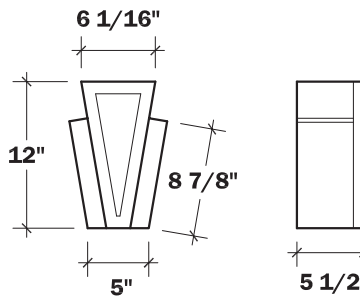

most sizes 6" to 18"

FLAT

Stock sizes - 6"-8"-10"-12"-16"- 18"

CHAMFER

Stock sizes - 6"-8"-10"-12"-14"-16"- 18"-20"

RECESS

sizes - 8"-10"-12"

STEP

Stock sizes - 8"-10"-12"-14"-16"-18"-

REC BATMAN

Stock sizes - 10"-12"

BATMAN

Stock sizes -12"-16"-18"-20"

SCROLL KEY

Stock sizes -9"-12"-18"