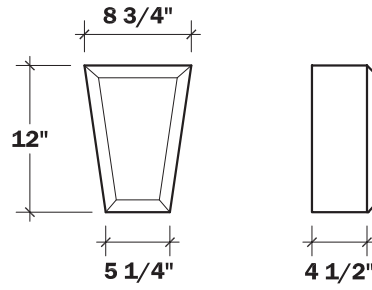

most sizes 6" to 18"

FLAT

Stock sizes - 6"-8"-10"-12"-16"- 18"

CHAMFER

Stock sizes - 6"-8"-10"-12"-14"-16"- 18"-20"

RECESS

sizes - 8"-10"-12"

STEP

Stock sizes - 8"-10"-12"-14"-16"-18"-

REC BATMAN

Stock sizes - 10"-12"

BATMAN

Stock sizes -12"-16"-18"-20"

SCROLL KEY

Stock sizes -9"-12"-18"